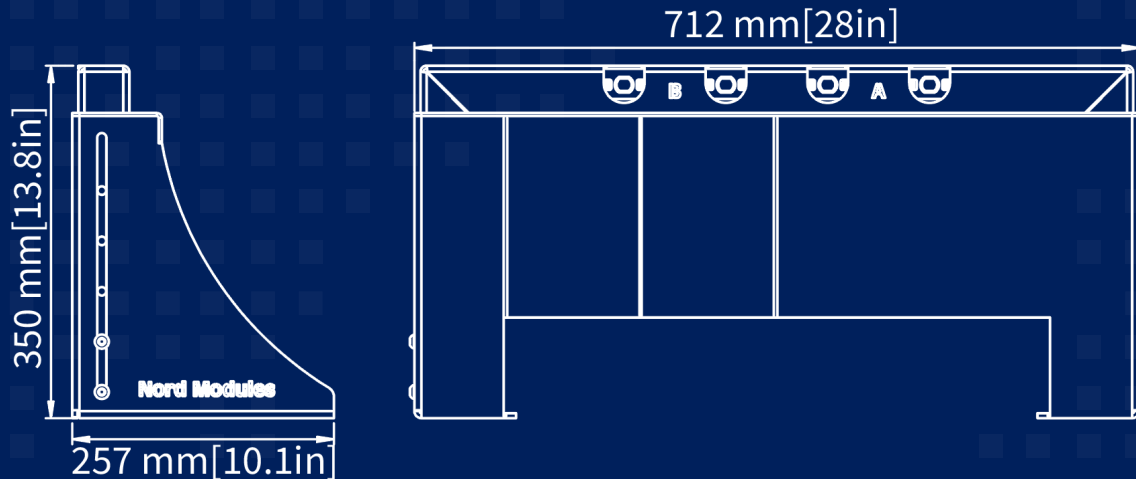

# Dimensions

Length	257 mm   10.1 in	
Width	712 mm   28 in	
	Dock Tagert 448-650	Dock Tagert 623-825
Height	350 mm   13.8 in	524 mm   20.6 in
Height up to	553 mm   21.8 in	727 mm   28.6 in

Dock Tagert 448-650