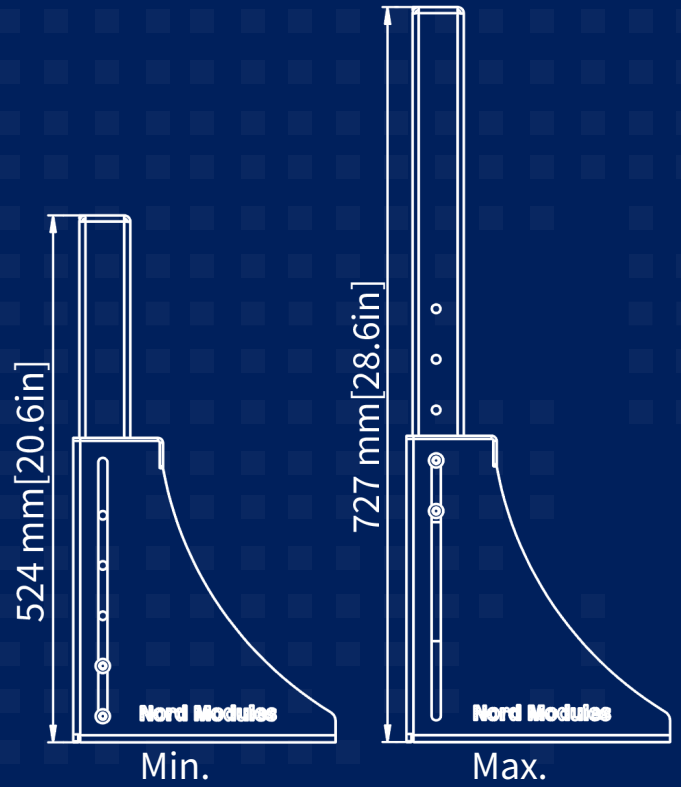

# Dimensions

Length	257 mm   10.1 in	
Width	712 mm   28 in	
	Dock Tagert 448-650	Dock Tagert 623-825
Height	350 mm   13.8 in	524 mm   20.6 in
Height up to	553 mm   21.8 in	727 mm   28.6 in

Dock Tagert 448-650

Dock Tagert 623-825

Dock Tagert 448-650

Dock Tagert 623-825