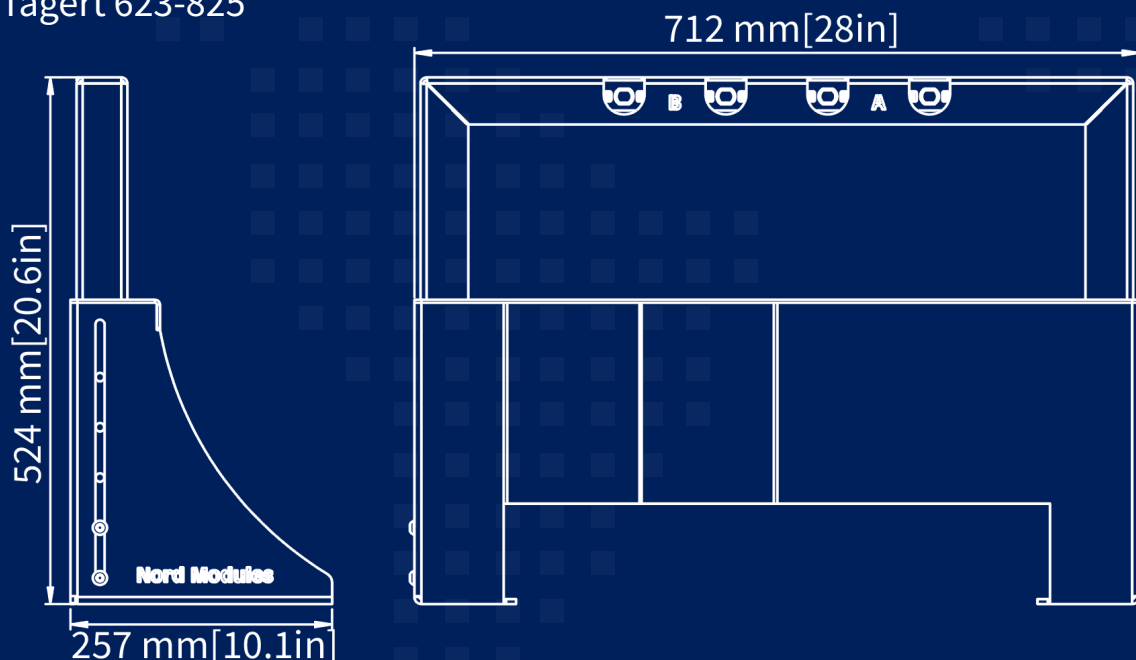

Dock Tagert 448-650

Dock Tagert 623-825