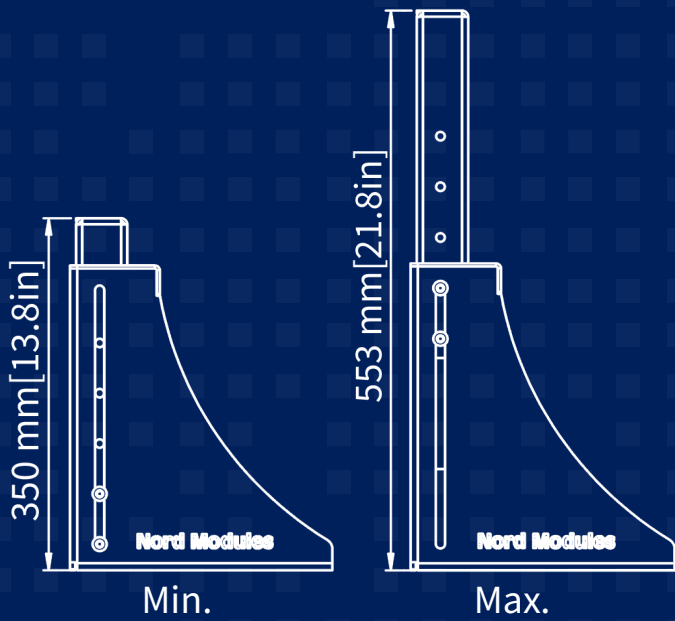

# Dimensions

Length	257 mm   10.1 in	
Width	712 mm   28 in	
	Dock Tagert 448-650	Dock Tagert 623-825
Height	350 mm   13.8 in	524 mm   20.6 in
Height up to	553 mm   21.8 in	727 mm   28.6 in

Dock Tagert 448-650

Dock Tagert 623-825

Dock Tagert 448-650

Dock Tagert 623-825